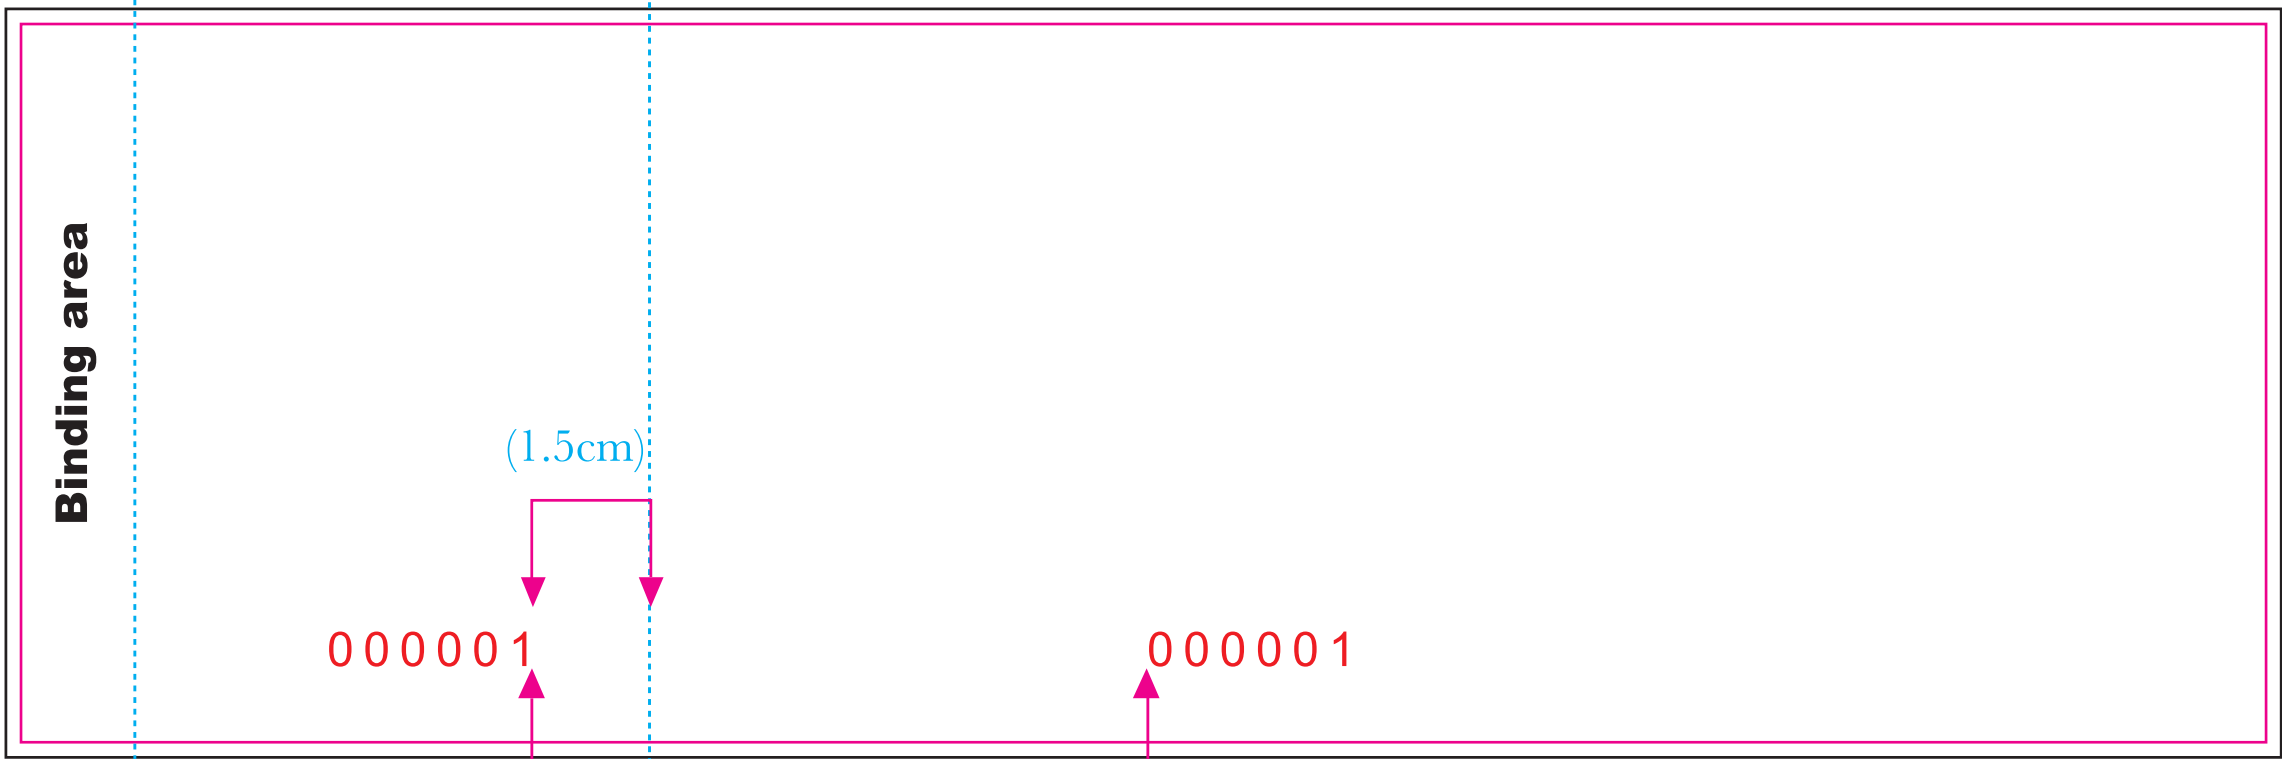

Notice:

1. Binding line is fixed. It has been set to 1.5cm to the left cutting edge
2. Perforation line is movable. Line can move to left or right as long as the voucher width can fit into envelope
3. Sequence numbering is in red 18pt fixed size. It can appear anywhere on the voucher provided 7cm spacing between numbers, and aligned horizontally.

(1.5cm)

Binding line (fixed)

perforation line (movable)

Black line is bleed size (301x99mm)

Pink line is complete size (297x95mm)

At least be provided 7cm spacing between numbers, and aligned horizontally.